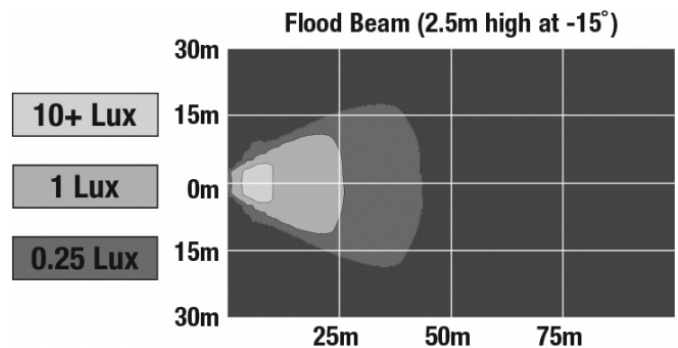

LED Work Lights - Model 770 XD

PRODUCT INFORMATION

Description	12-48V LED Work Light with Flood Beam Pattern & PE12015792 Connector
Height	137.16 mm / 5.4 in
Width	144.02 mm / 5.67 in
Depth	56.90 mm / 2.24 in
Shape	Oval
Outer Lens Material	Polycarbonate
Outer Lens Color	Clear
Housing Material	Polycarbonate
Housing Color	Black
Mounting Hardware Description	(x1) 5/16"-18 x 1.25" Mounting Bolt
Mounting Type	Universal Pedestal Mount
Minimum Operating Temperature	-40 °C / -40 °F
Maximum Operating Temperature	65 °C / 149 °F
Connector or Wiring	PE12015792 Connector
Mating Connector	2-Pin Deutsch Weather-Proof Plug (DT06-2S)
Product Weight	0.89 lbs / 0.4 kgs
Shipping Weight	1.40 lbs / 0.64 kgs

PHOTOMETRIC SPECIFICATIONS

Raw Lumen Output	900
Effective Lumen Output	700
Nominal LED Color Temperature	5000 K
Beam Pattern(s)	Forward Lighting - Flood (Standard)

APPLICATIONS

Print date: 2024-08-11

© 2024 J.W. Speaker Corporation • Germantown, WI U.S.A.
 www.jwspeaker.com • speaker@jwspeaker.com • 262.251.6660